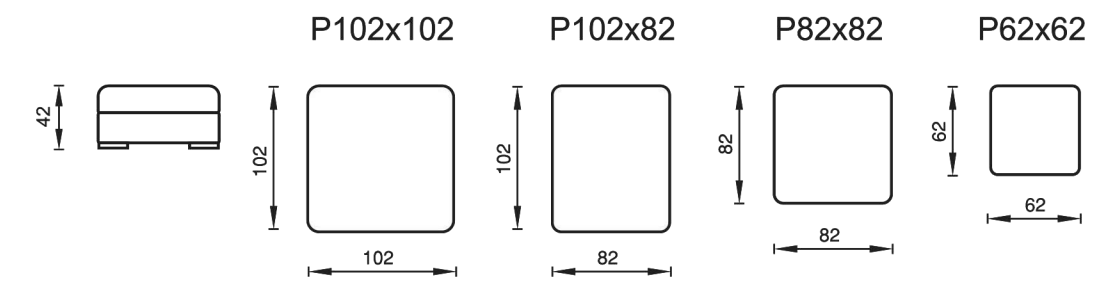

- [Armrest
- P Pouffe
- PD Decorative pillow
- VI Silicon blend 100%

PD078VI50x50

DUO