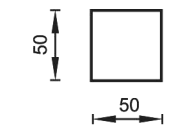

- [Armrest
- P Pouffe
- PD Decorative pillow
- VI Silicon blend 100%

PD078VI50x50

DUO