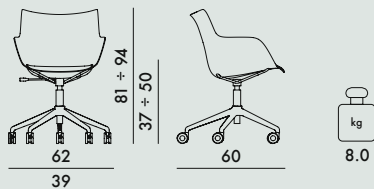

5927 Basic Veneer

SHELL

Curved 3D wood

SEAT

Mass-dyed thermoplastic technopolymer

FRAME

Chrome-plated or painted steel

SPOKES

Chrome-plated or painted die-cast aluminium

Basic Veneer

CC
Light wood
White
Chrome

SC
Dark wood
Black
Chrome

SN
Dark wood
Black
Black

NN
Black wood
Black

Product made of FSC™ certified wood

discover
Smart Wood Collection

	level achieved
EN 1022:2005	Compliant
EN 16139:2013+AC 2013	Compliant
EN 1728:2012+AC 2013	

6.4	L2
6.5	L2
6.6	L2
6.10	L2
6.11	L2
6.17	L2
6.20	L2
6.24	L2
6.25	L2
6.26	L2

5927

1

10.0

0.340

63X63X85