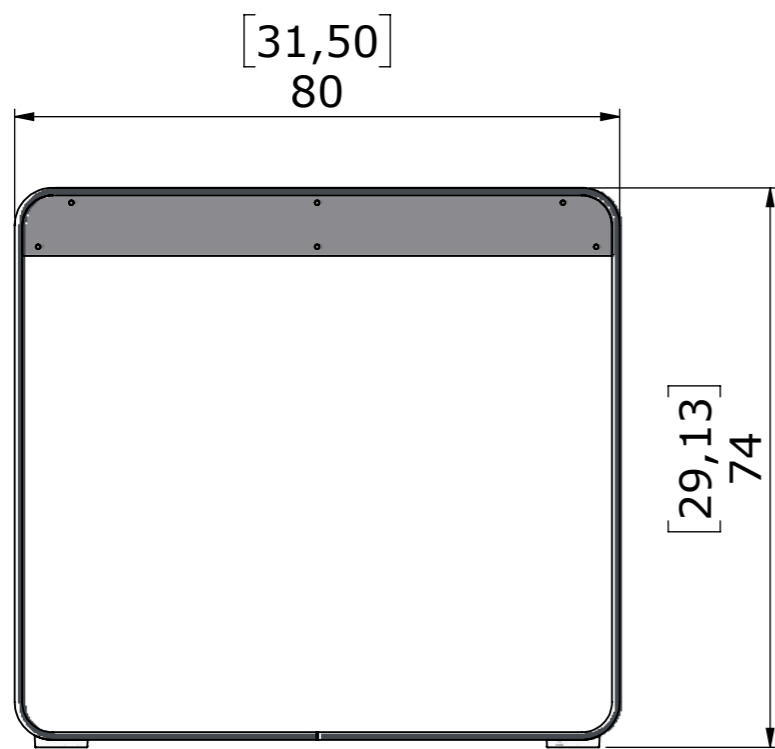

Pièces SAV : Patin, Piétement / structure, Visserie

FICHE DIMENSION CM [Inch]

Weight in Kg:29.30	Unit:cm [inch]	Scale:1:10	Rev:A	Family Name: BELLEVIE	Reference: FTA_8425
		Parc Actival 01140 THOISSEY - FRANCE Tel:+33 (0) 474 04 94 88 Fax:+33 (0) 474 04 97 65		Product Name: TABLE 140X80	
		Created:07/02/2020	Approved:17/03/2021	By:A.LORON	Sheet 1 / 1