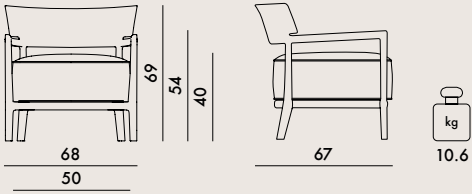

NEW!

CARA MAT OUTDOOR 2022

Design Philippe Starck with Sergio Schito

FRAME

Batch-dyed and painted polycarbonate with soft touch treatment.

SEAT

Padded with fabric-upholstered polyurethane foam