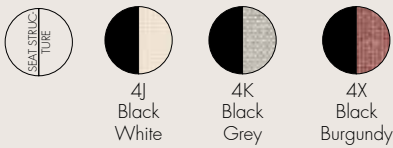

NEW!

CARA MAT OUTDOOR 2022

Design Philippe Starck with Sergio Schito

FRAME

Batch-dyed and painted polycarbonate with soft touch treatment.

SEAT

Padded with fabric-upholstered polyurethane foam

5847

New Dyed Fiber

5847	1	11.5	0.383	72X73X73
	1	4.2	0.105	65X65X25

	level reached
EN 1022:2005	Compliant
EN 16139:2013+AC 2013	Compliant
EN 1728:2012+AC 2013	
6.4	L2
6.5	L2
6.6	L2
6.10	L2
6.11	L2
6.12	L2
6.15	L2
6.16	L2
6.17	L2
6.18	L2
6.20	L2
6.24	L2
6.25	L2
6.26	L2